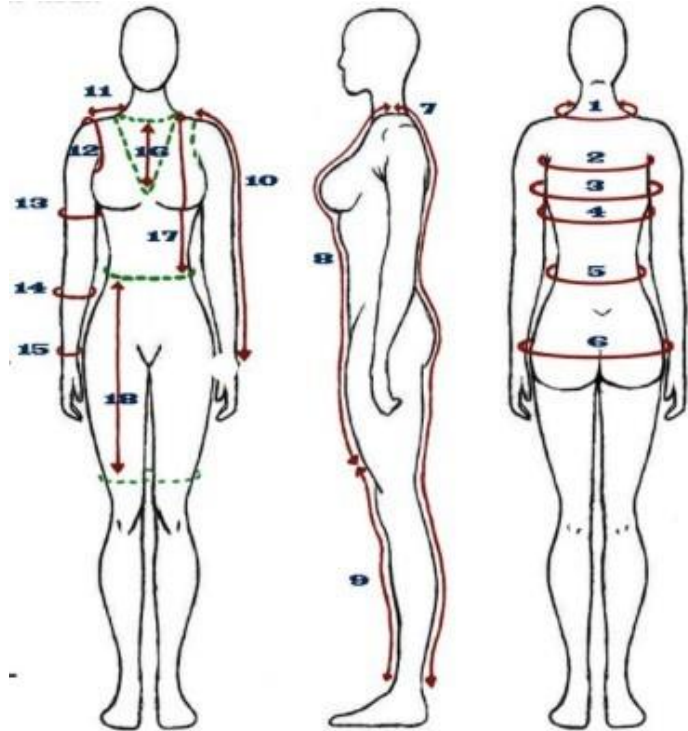

Your Ideas and Wants

Please be as descriptive as possible include colours and all ideas.

By Renata Massaccesi

Gown Measurements

Please fill out all red highlighted fields. The other fields depend on the type of design you would like.

1. Neck:
2. Over Bust:
3. Bust:
4. Under Bust:
5. Waist:
6. Hips:
7. Neck to heel:
8. Neck to above knee:
9. Above knee to ankle:
10. Arm length:
11. Shoulder seam:
12. Arm hole:
13. Bicep:
14. Forearm:
15. Wrist
16. V neck cut:
17. Shoulder to waist:
18. Waist to above knee:

US Size

- US5=22.2CM
- US6=23CM
- US6.5=23.4CM
- US7=23.8CM
- US7.5=24.2CM
- US8=24.7CM
- US8.5=25.1CM
- US9=25.5CM
- US9.5=25.9CM
- US10=26.4CM
- US10.5=26.8CM
- US11=27.2CM
- US11.5=27.7CM
- US12=28.1CM
- US12.5=28.5CM
- US13=28.9CM

UK Size

- 2.5 UK=22.2CM
- 3.5 UK=22.9CM
- 3.5/4 UK=23.2CM
- 4UK=23.6CM
- 4.5 UK=23.9CM
- 5UK=24.2CM
- 5.5 UK=24.6CM
- 5.5/6 UK=24.9CM
- 6UK=25.2CM
- 6.5 UK=25.6CM
- 7UK=25.9CM
- 7/7.5 UK=26.2CM
- 7.5UK=26.6CM
- 8UK=26.9CM
- 8.5UK=27.2CM
- 9UK=27.6CM
- 9.5UK=27.9CM
- 9.5/10 UK=28.2CM
- 10UK=28.6CM
- 10.5 UK=28.9CM